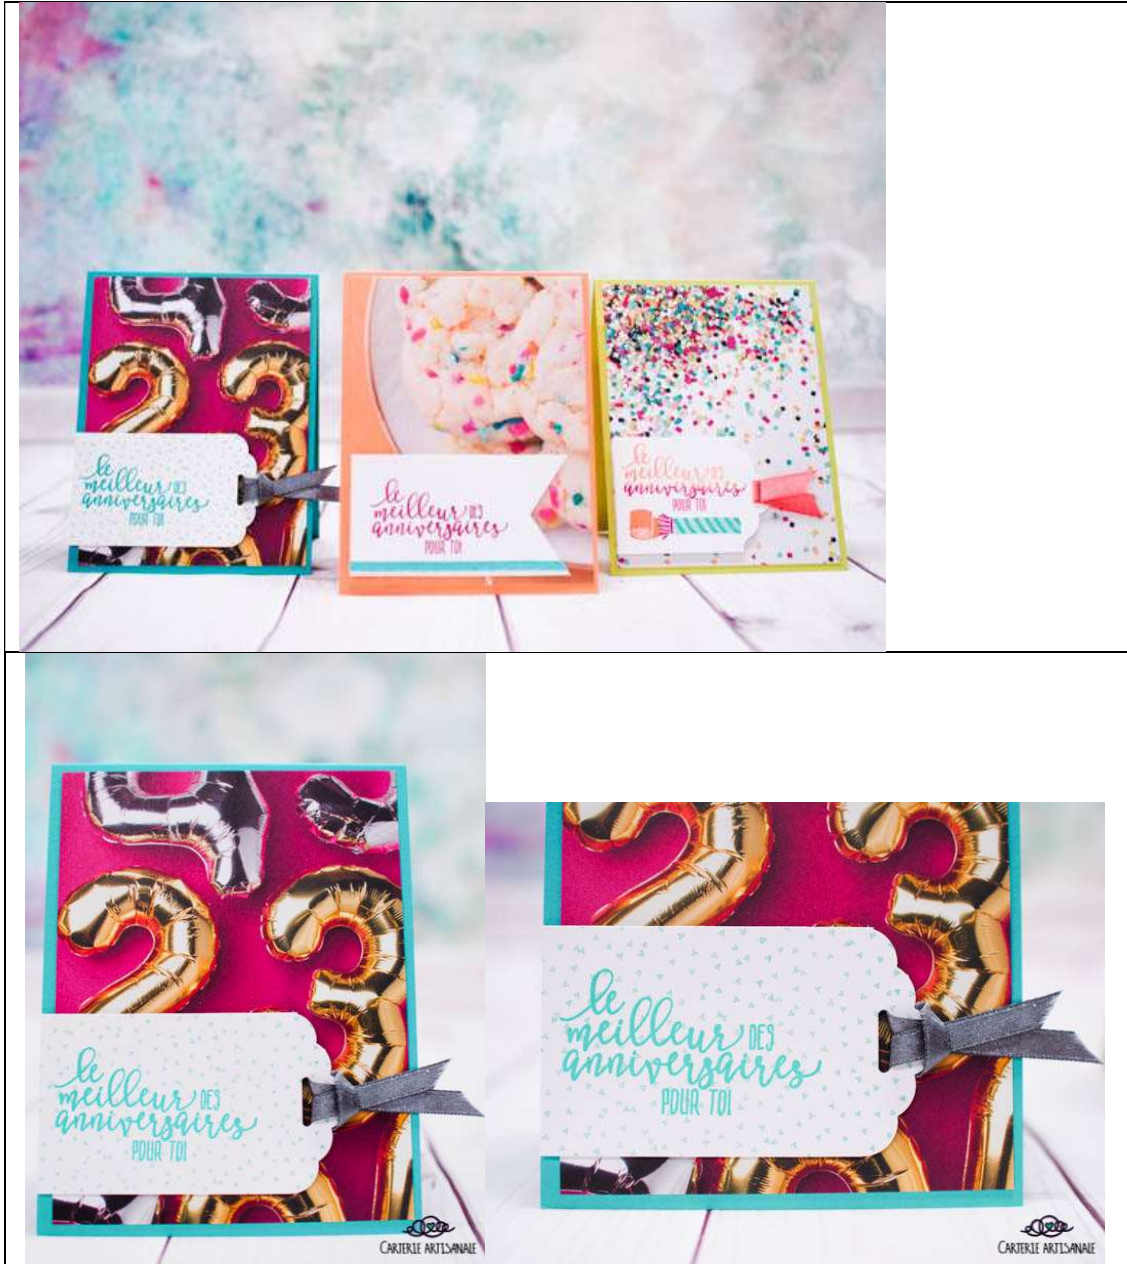

12 façons d'utiliser votre ruban!

CARTERIE ARTISANALE

CARTERIE ARTISANALE

Anniversaire Idéal
Photopolymer
Stamp Set (French)
[147075]

Lots Of Labels
Framelits Dies
[138281]

Banner Triple
Punch
[138292]

Picture Perfect
Party 8-1/2" X 11"
Cardstock Pack
[145580]

Picture Perfect
Party 6" X 6" (15.2 X
15.2 Cm) Designer
Series Paper
[145559]

Whisper White 8-
1/2" X 11" Card
Stock
[100730]

Picture Perfect
Party Classic
Stampin' Spots
[145841]

Calypso Coral 1/8"
Sheer Ribbon
[144173]

Basic Black 3/8"
Shimmer Ribbon
[144129]

Bermuda Bay 3/8"
Mini Chevron
Ribbon
[144198]